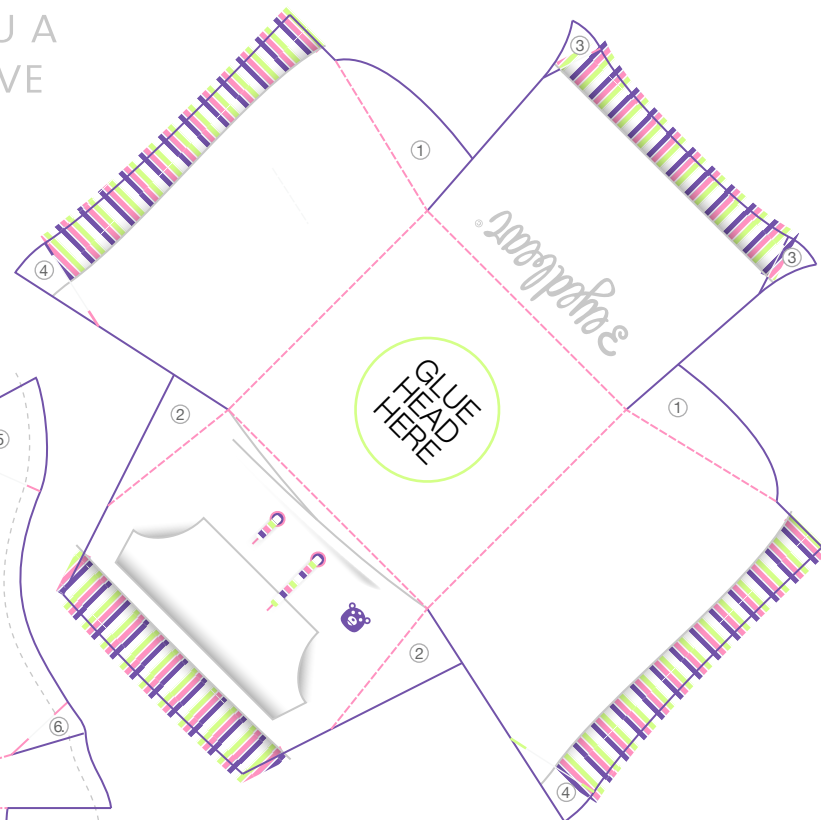

WE WISH YOU A  
CONSTRUCTIVE  
2011!

  
**TIME-MANAGER**

-  cut
-  valley-fold
-  hill-fold
-  building order

  
 where paper comes to life!

FOR **bufo**
  
**lamp**

CALENDAR  
2011 *girl*

cut  
hill-fold

FEBRUARY

M	T	W	T	F	S	S
	1	2	3	4	5	6
7	8	9	10	11	12	13
14	15	16	17	18	19	20
21	22	23	24	25	26	27
28						

MAY

M	T	W	T	F	S	S
					1	
2	3	4	5	6	7	8
9	10	11	12	13	14	15
16	17	18	19	20	21	22
23	24	25	26	27	28	29
30	31					

APRIL

M	T	W	T	F	S	S
					1	2
3	4	5	6	7	8	9
10	11	12	13	14	15	16
17	18	19	20	21	22	23
24	25	26	27	28	29	30

DECEMBER

M	T	W	T	F	S	S
					1	2
3	4	5	6	7	8	9
10	11	12	13	14	15	16
17	18	19	20	21	22	23
24	25	26	27	28	29	30
31						