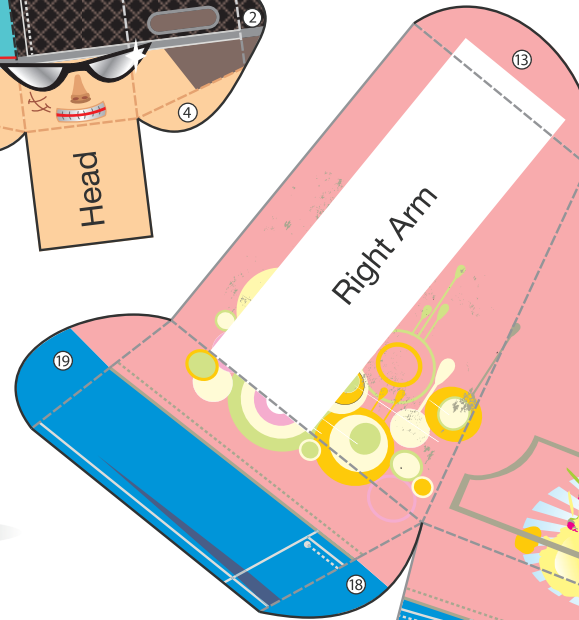

# Slace

Custom

Grease and pre-fold  
before glue-ing

- cut
- - - valley-fold
- hill-fold
- ①②③④⑤⑥⑦⑧ glue order

Cap  
(no glue)

3eyedbeare.com  
©2010 paper coming to life!