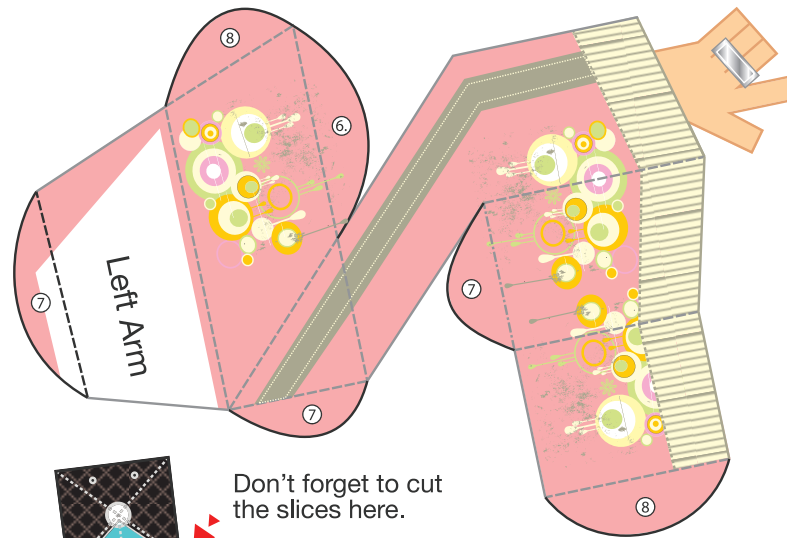

# Slace

Custom

Grease and pre-fold  
before glue-ing

- cut
- - - valley-fold
- hill-fold
- ①②③④⑤⑥⑦⑧ glue order

Cap  
(no glue)

3eyedbeare.com  
©2010 paper coming to life!