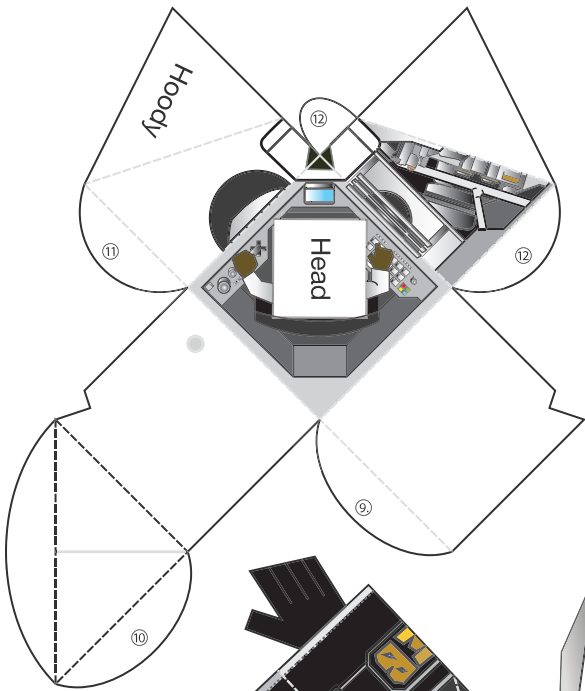

# Stace

Custom

Grease and pre-fold  
before glue-ing

- cut
- - - valley-fold
- hill-fold
- ①②③④⑤⑥⑦⑧ glue order

3eyedbear.com  
©2010 paper coming to life!

design: maarten@duo-lamp.nl