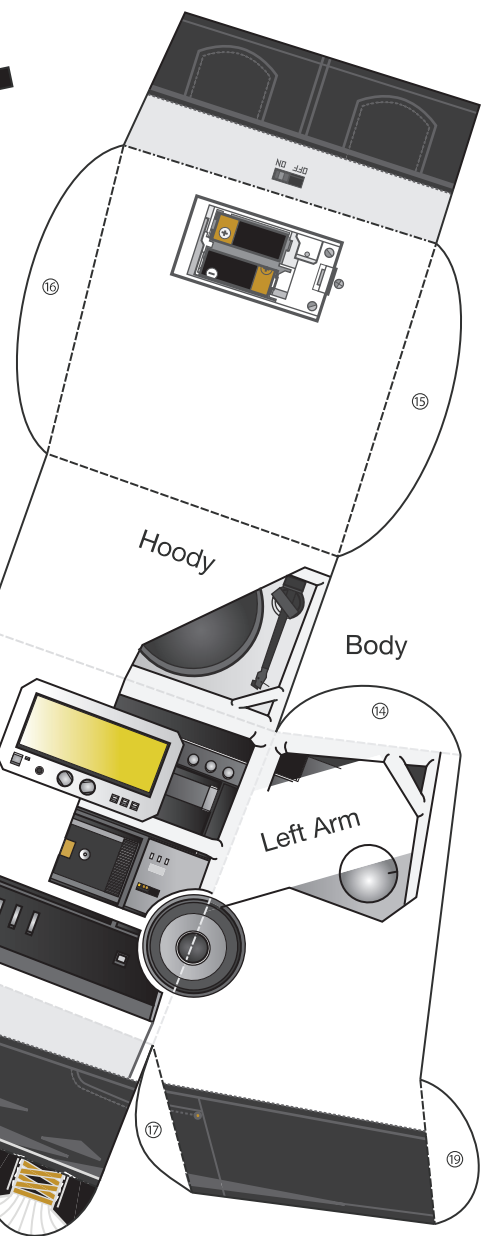

# Stace

Custom

Grease and pre-fold  
before glue-ing

- cut
- - - valley-fold
- hill-fold
- ①②③④⑤⑥⑦⑧ glue order

3eyedbear.com  
©2010 paper coming to life!

design: maarten@duo-lamp.nl