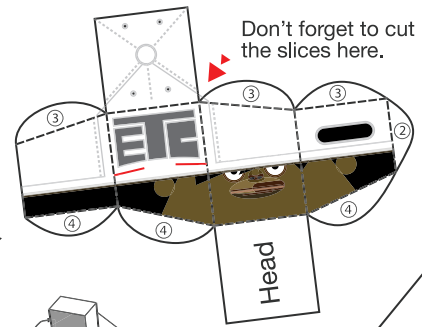

# Stace

Custom

Grease and pre-fold  
before glue-ing

- cut
- - - valley-fold
- hill-fold
- ①②③④⑤⑥⑦⑧ glue order

3eyedbear.com  
©2010 paper coming to life!

design: maarten@duo-lamp.nl