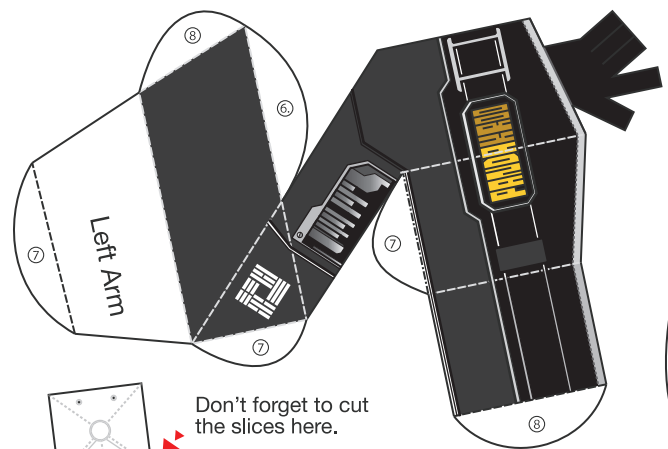

# Stace

Custom

Grease and pre-fold  
before glue-ing

- cut
- - - valley-fold
- hill-fold
- ①②③④⑤⑥⑦⑧ glue order

3eyedbear.com  
©2010 paper coming to life!

design: maarten@duo-lamp.nl