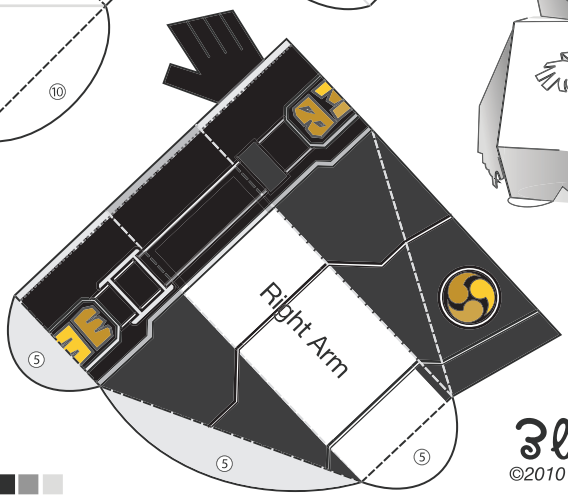

# Stace

Custom

Grease and pre-fold  
before glue-ing

- cut
- - - valley-fold
- hill-fold
- ①②③④⑤⑥⑦⑧ glue order

3eyedbear.com  
©2010 paper coming to life!

design: maarten@duo-lamp.nl