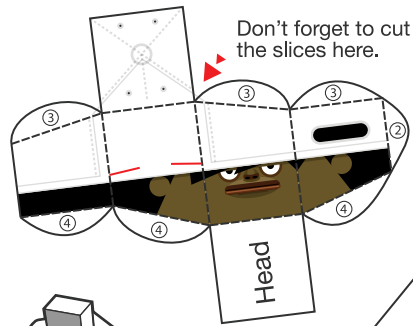

Slace

Custom

— cut
- - - valley-fold
- - - hill-fold
①②③④⑤⑥⑦⑧ glue order
Grease and pre-fold before glue-ing

3eyedbear.com
©2010 paper coming to life!

design: maarten@buro-lamp.nl