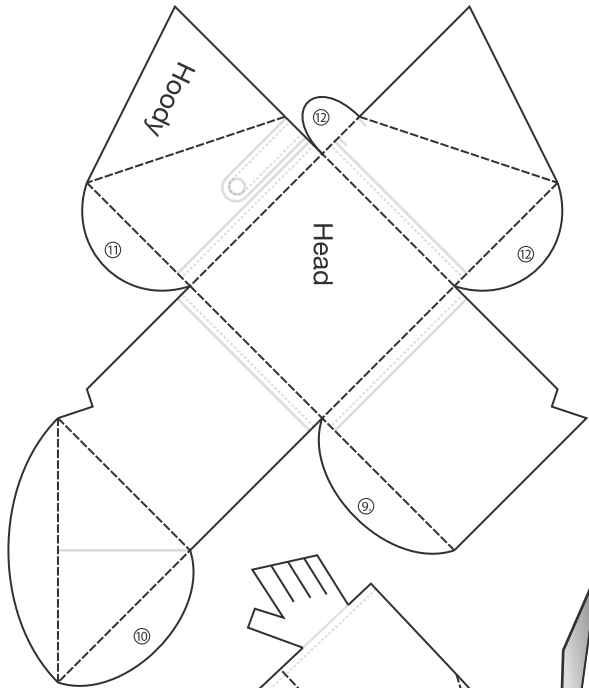

Slace

Custom

— cut
- - - valley-fold
- - - hill-fold
①②③④⑤⑥⑦⑧ glue order
Grease and pre-fold before glue-ing

3eyedbear.com
©2010 paper coming to life!

design: maarten@buro-lamp.nl