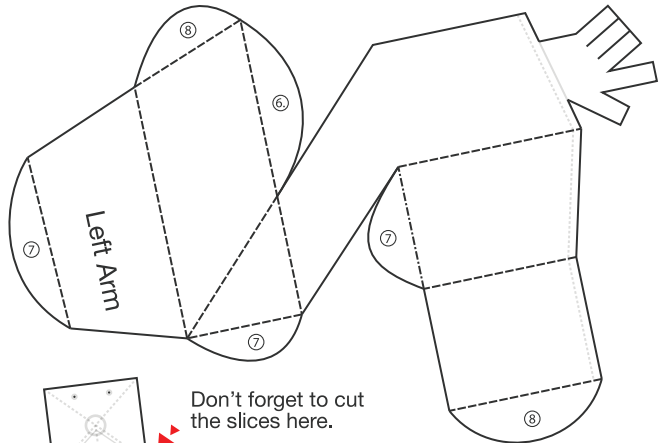

Slace

Custom

— cut
- - - valley-fold
- - - hill-fold
①②③④⑤⑥⑦⑧ glue order
Grease and pre-fold before glue-ing

3eyedbear.com
©2010 paper coming to life!

design: maarten@buro-lamp.nl