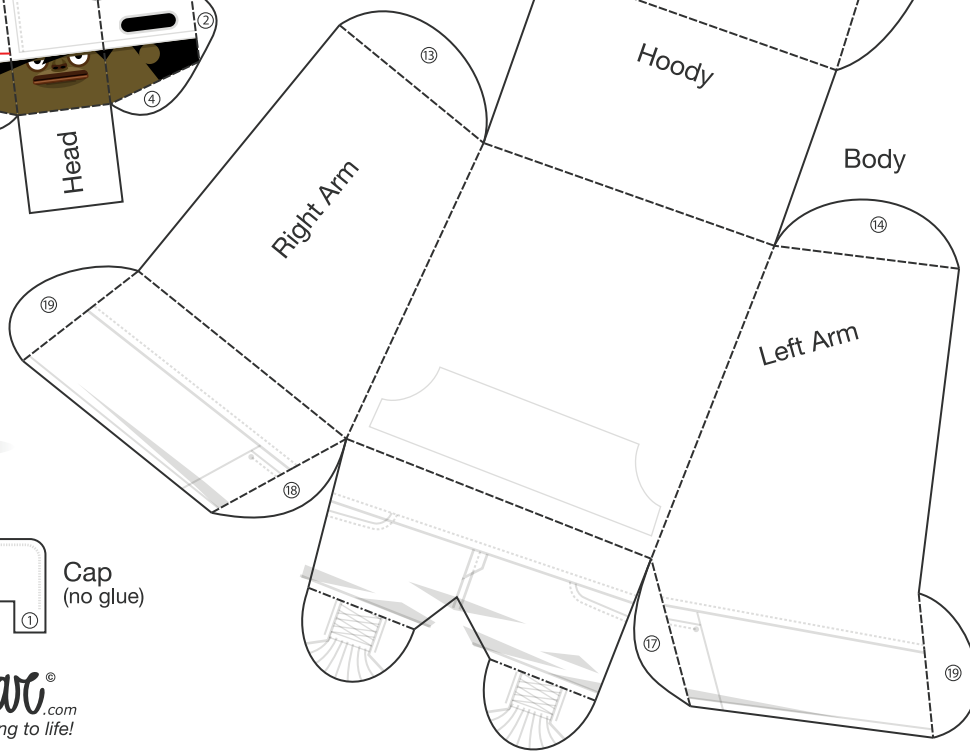

Slace

Custom

— cut
- - - valley-fold
- - - hill-fold
①②③④⑤⑥⑦⑧ glue order
Grease and pre-fold before glue-ing

3eyedbear.com
©2010 paper coming to life!

design: maarten@buro-lamp.nl