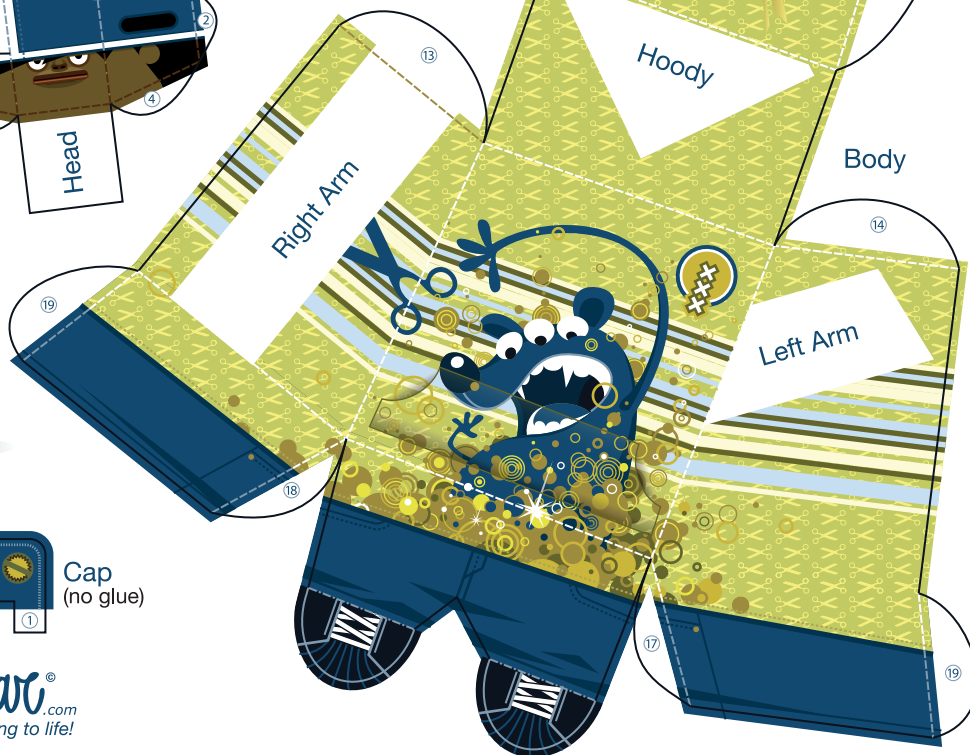

Stase

Bling

- cut
- valley-fold
- hill-fold
- glue order

Grease and pre-fold before glue-ing

3eyedbear.com
©2010 paper coming to life!

design: maarten@buro-lamp.nl