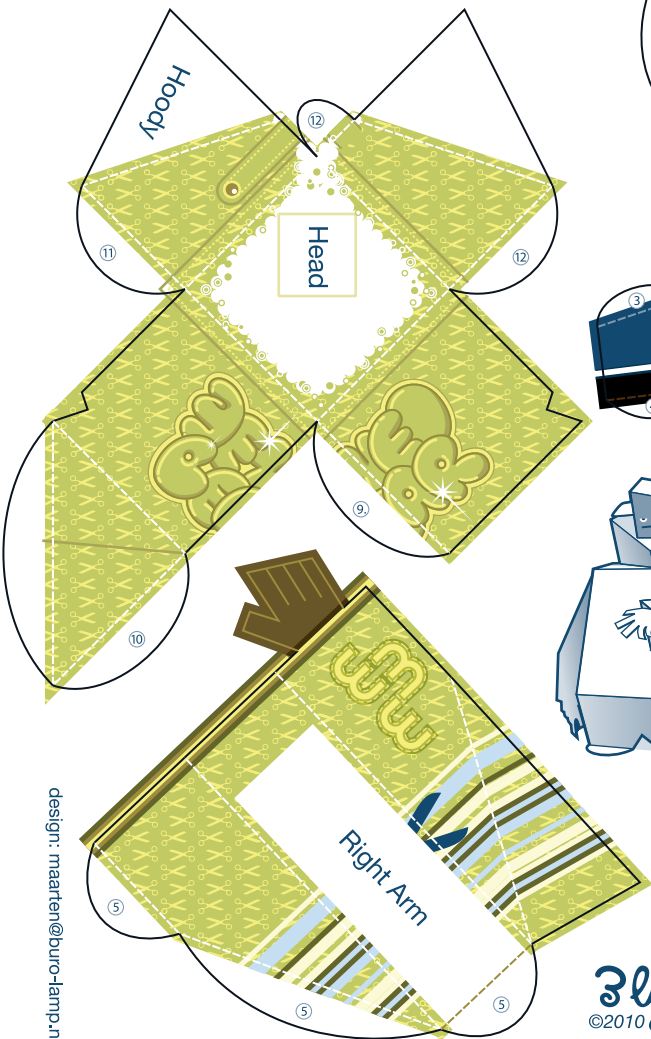

Stase

Bling

- cut
- valley-fold
- hill-fold
- glue order

Grease and pre-fold before glue-ing

3eyedbear.com
©2010 paper coming to life!

design: maarten@buro-lamp.nl